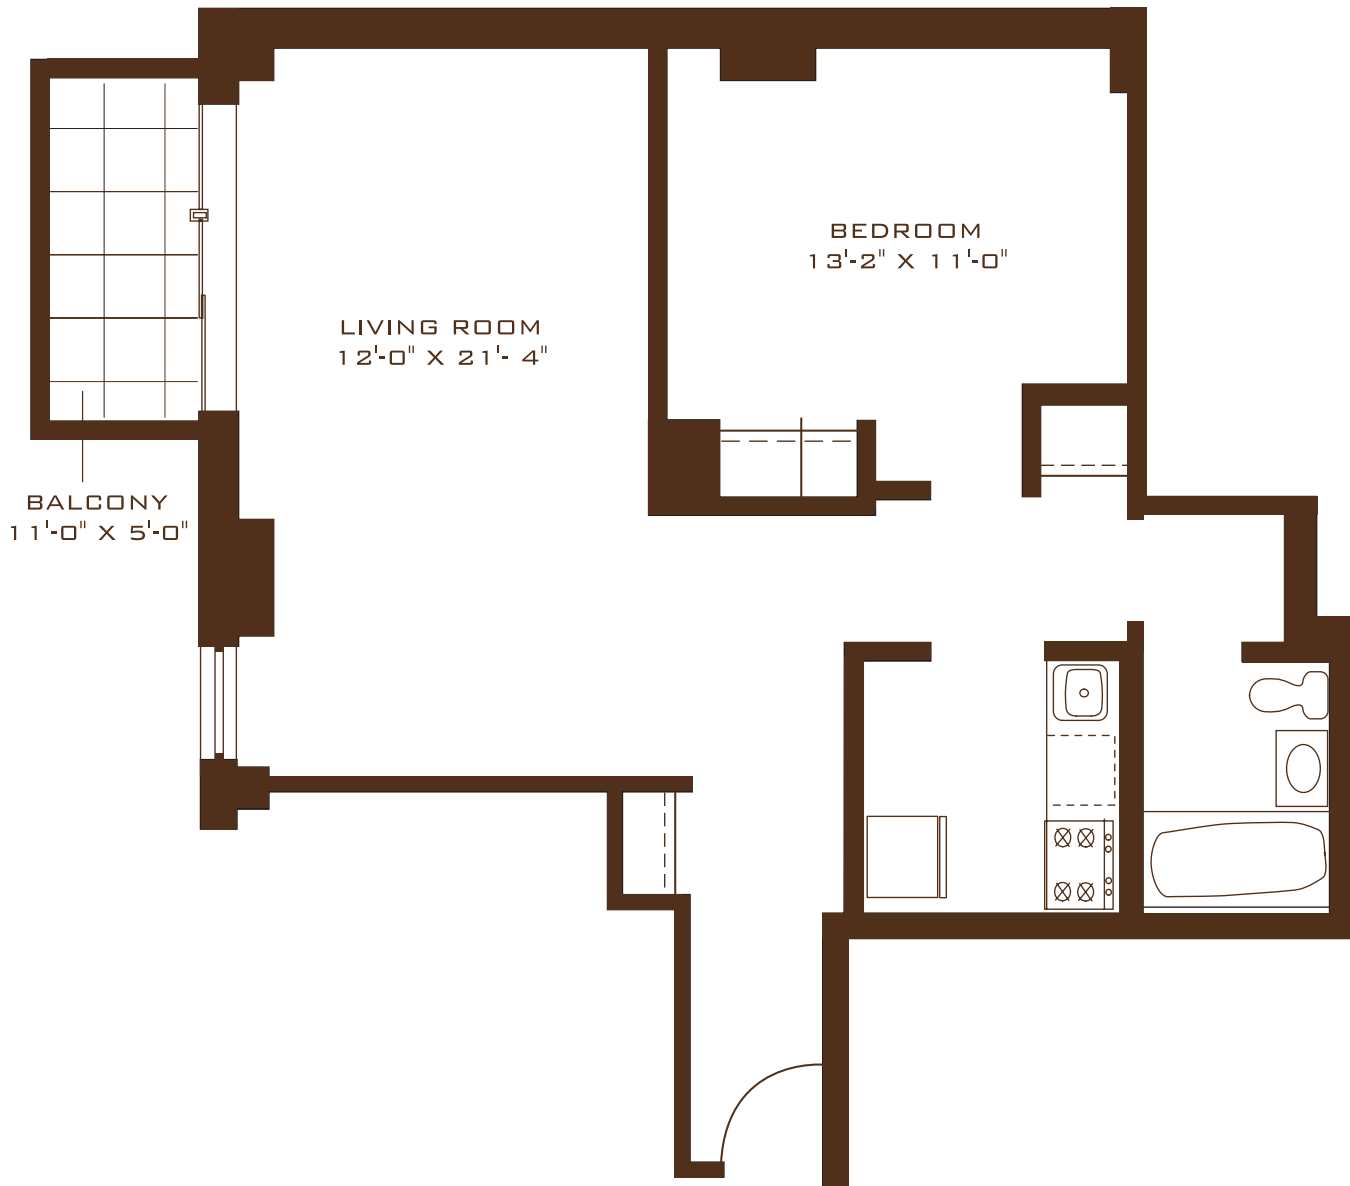

RESIDENCE B | FLOORS 7-21 | 1 BEDROOM | 1 BATH

290 THIRD AVENUE
NEW YORK, NY 10010
T: 212.253.5718
F: 212.253.5697
WWW.ELEKTRANY.COM