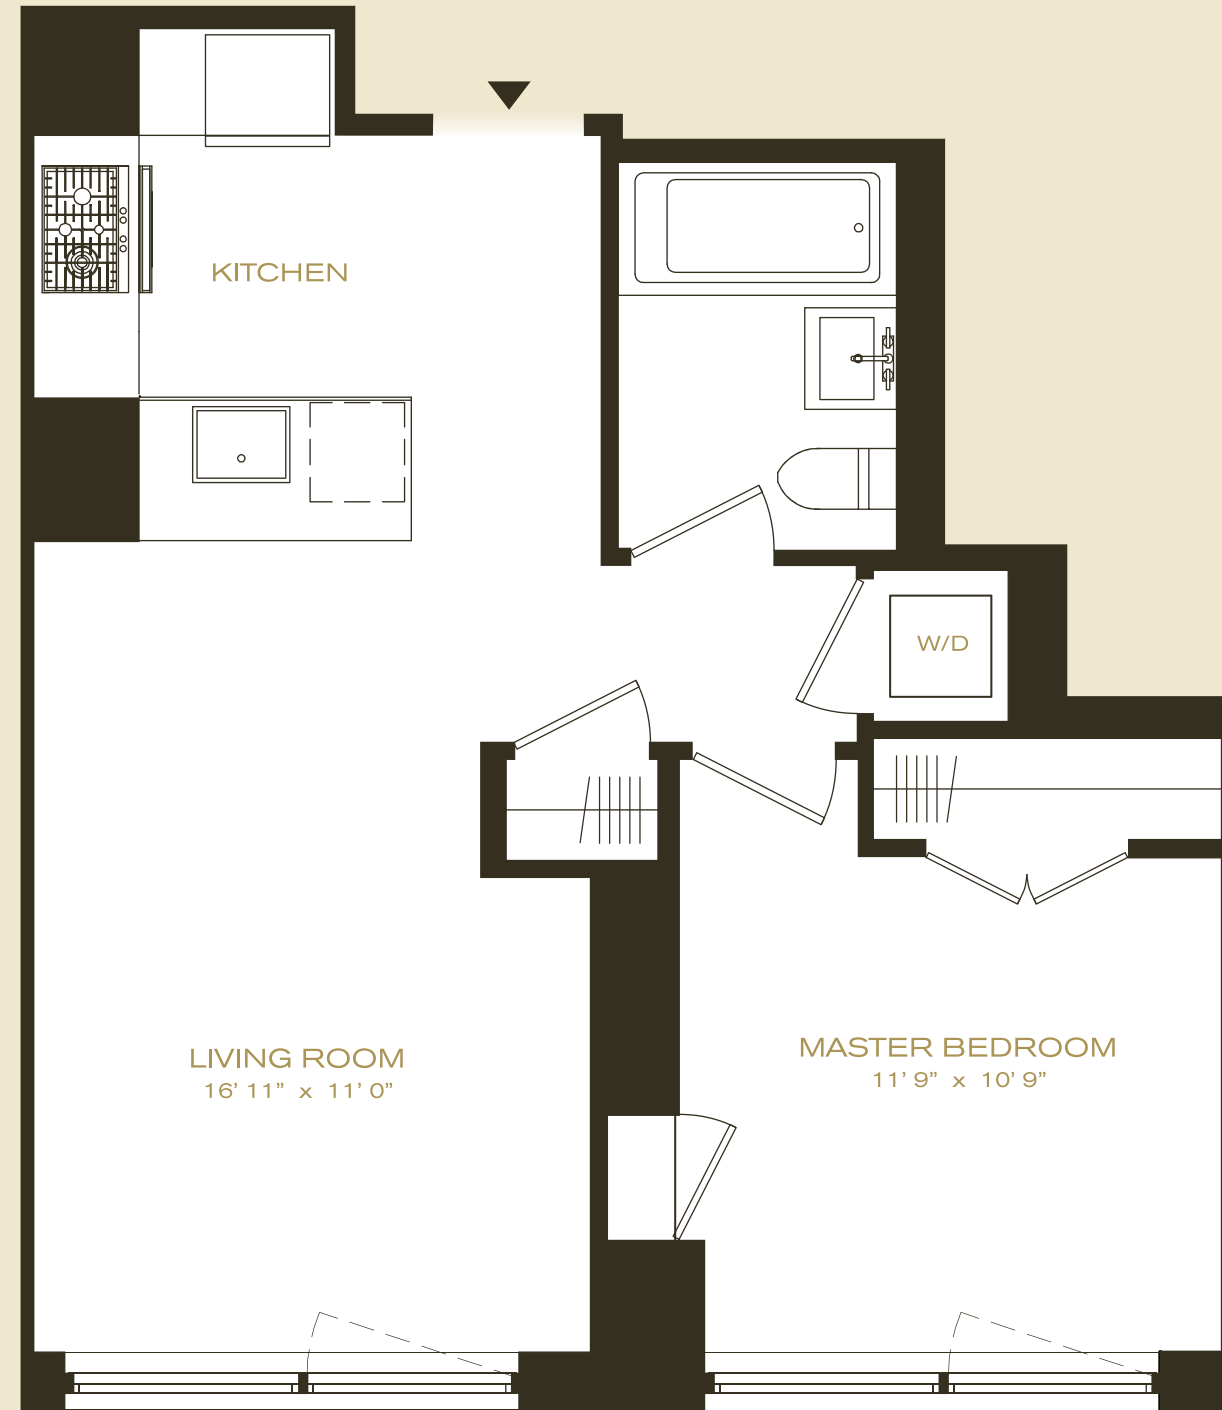

## PARK SLOPE

## 1 BEDROOM

1 bath & balcony

RESIDENCE B8

apartment: \_\_\_\_\_

rent: \_\_\_\_\_

agent: \_\_\_\_\_

date: \_\_\_\_\_

\* Additional Fees May Apply

 Dimensions are approximate and may vary